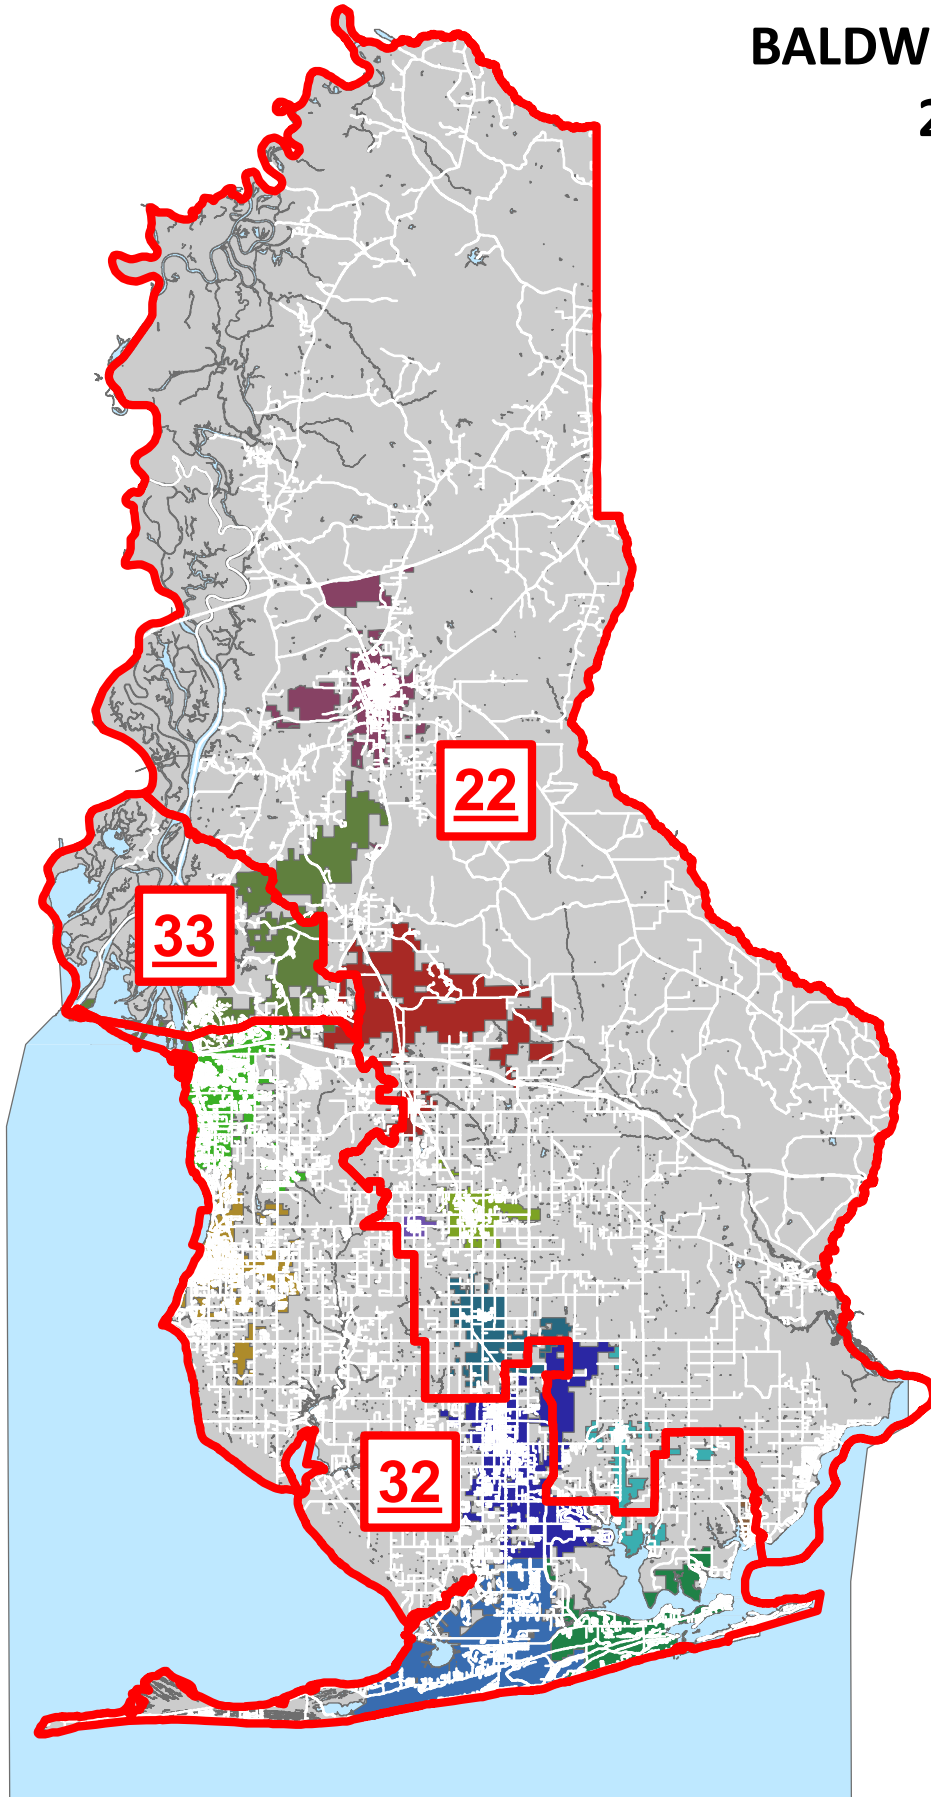

SENATE DISTRICTS BALDWIN COUNTY 2022

- Senate Dists
- Road Centerlines
- Water
- City Limits**
- Bay Minette
- Daphne
- Elberta
- Fairhope
- Foley
- Gulf Shores
- Loxley
- Magnolia Springs
- Orange Beach
- Perdido Beach
- Robertsdale
- Silverhill
- Spanish Fort
- Summerdale

0 2 4 8
Miles