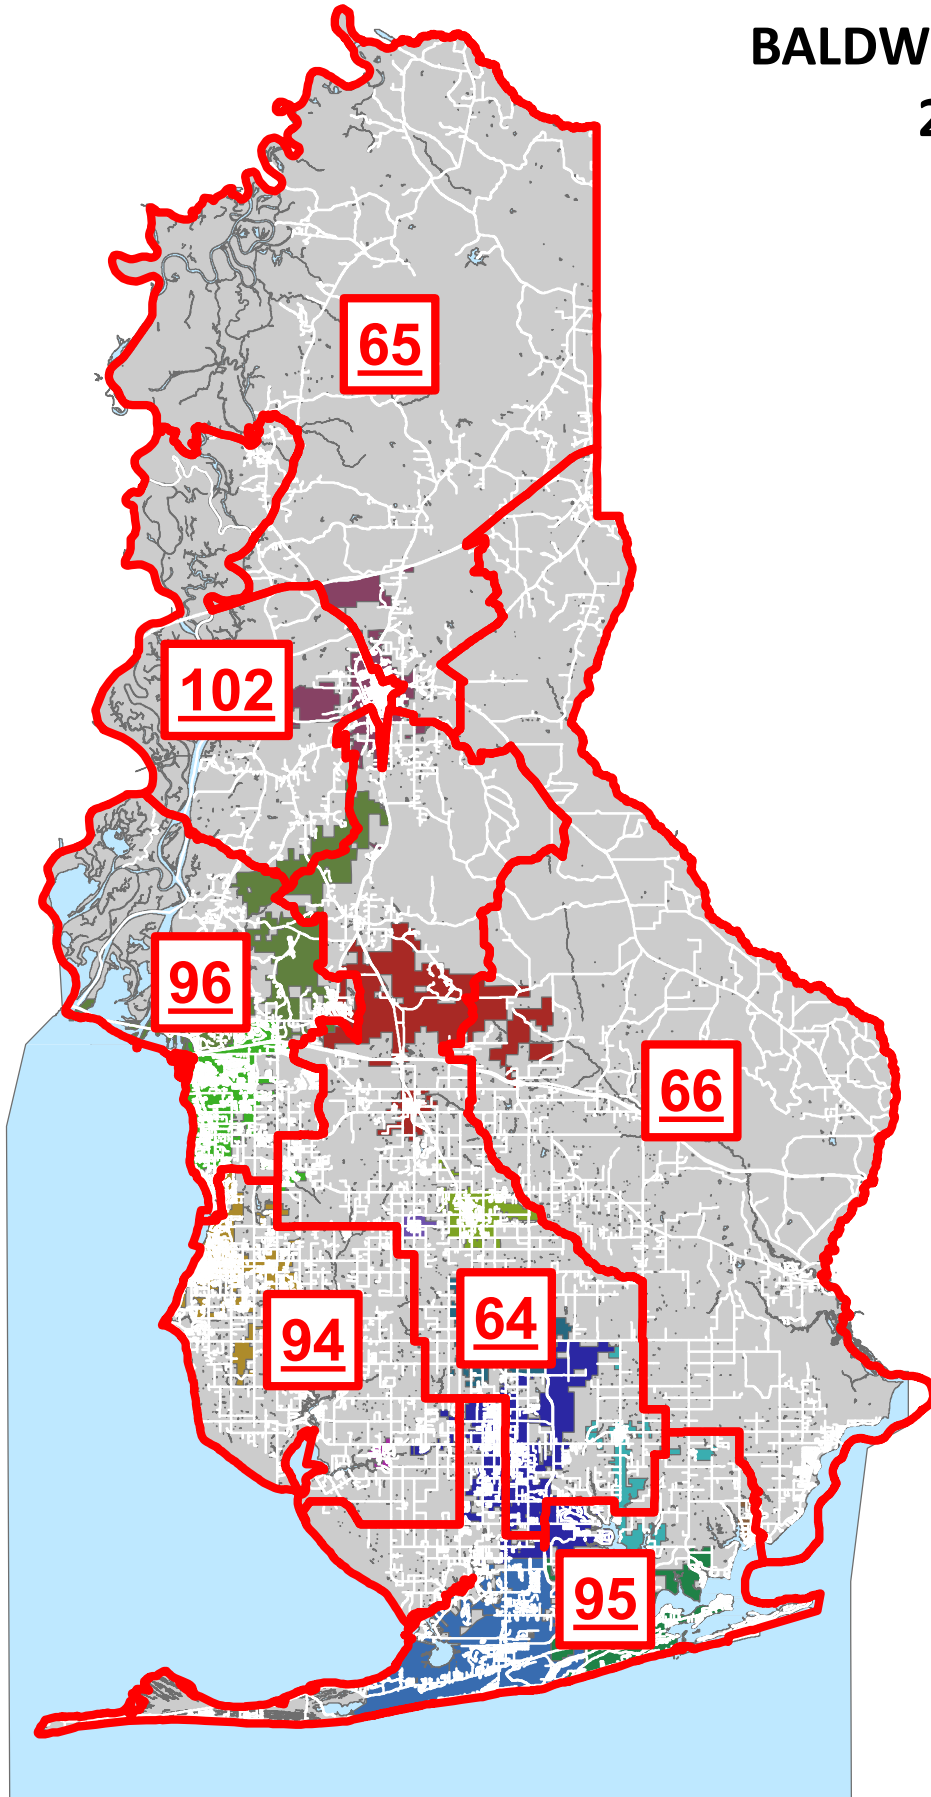

# HOUSE DISTRICTS BALDWIN COUNTY 2022

	House Dists
	Road Centerlines
	Water
<b>City Limits</b>	
	Bay Minette
	Daphne
	Elberta
	Fairhope
	Foley
	Gulf Shores
	Loxley
	Magnolia Springs
	Orange Beach
	Perdido Beach
	Robertsdale
	Silverhill
	Spanish Fort
	Summerdale