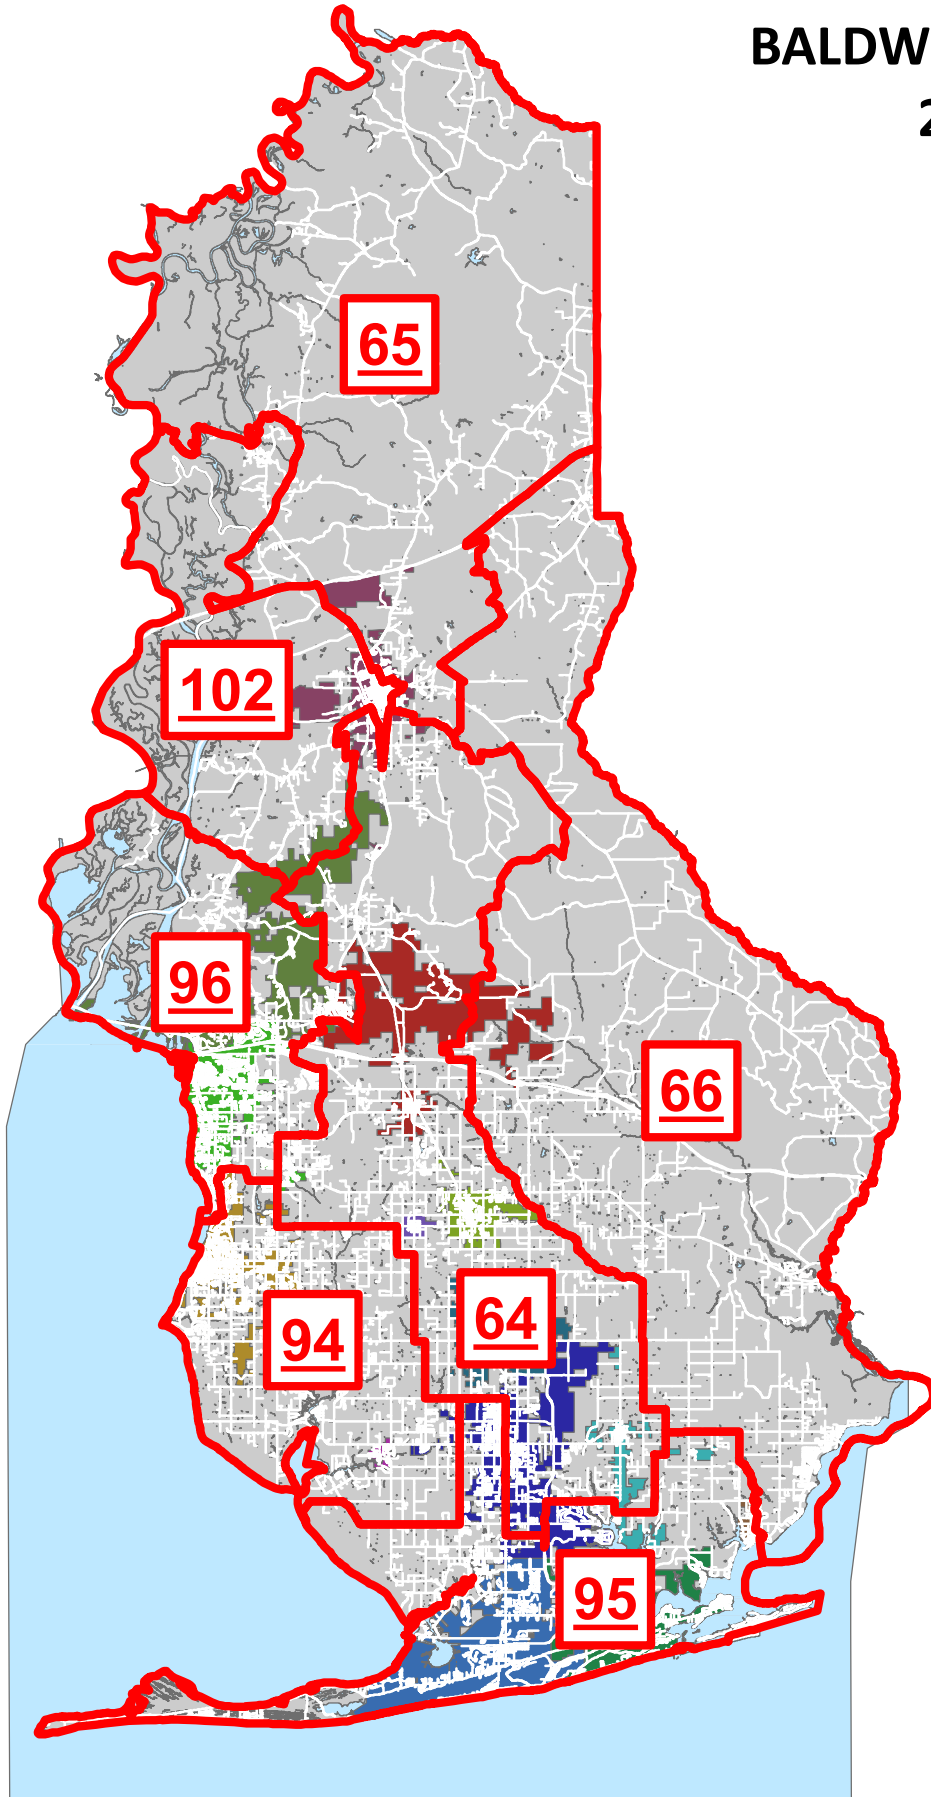

HOUSE DISTRICTS BALDWIN COUNTY 2022

- House Dists
- Road Centerlines
- Water
- City Limits**
- Bay Minette
- Daphne
- Elberta
- Fairhope
- Foley
- Gulf Shores
- Loxley
- Magnolia Springs
- Orange Beach
- Perdido Beach
- Robertsdale
- Silverhill
- Spanish Fort
- Summerdale