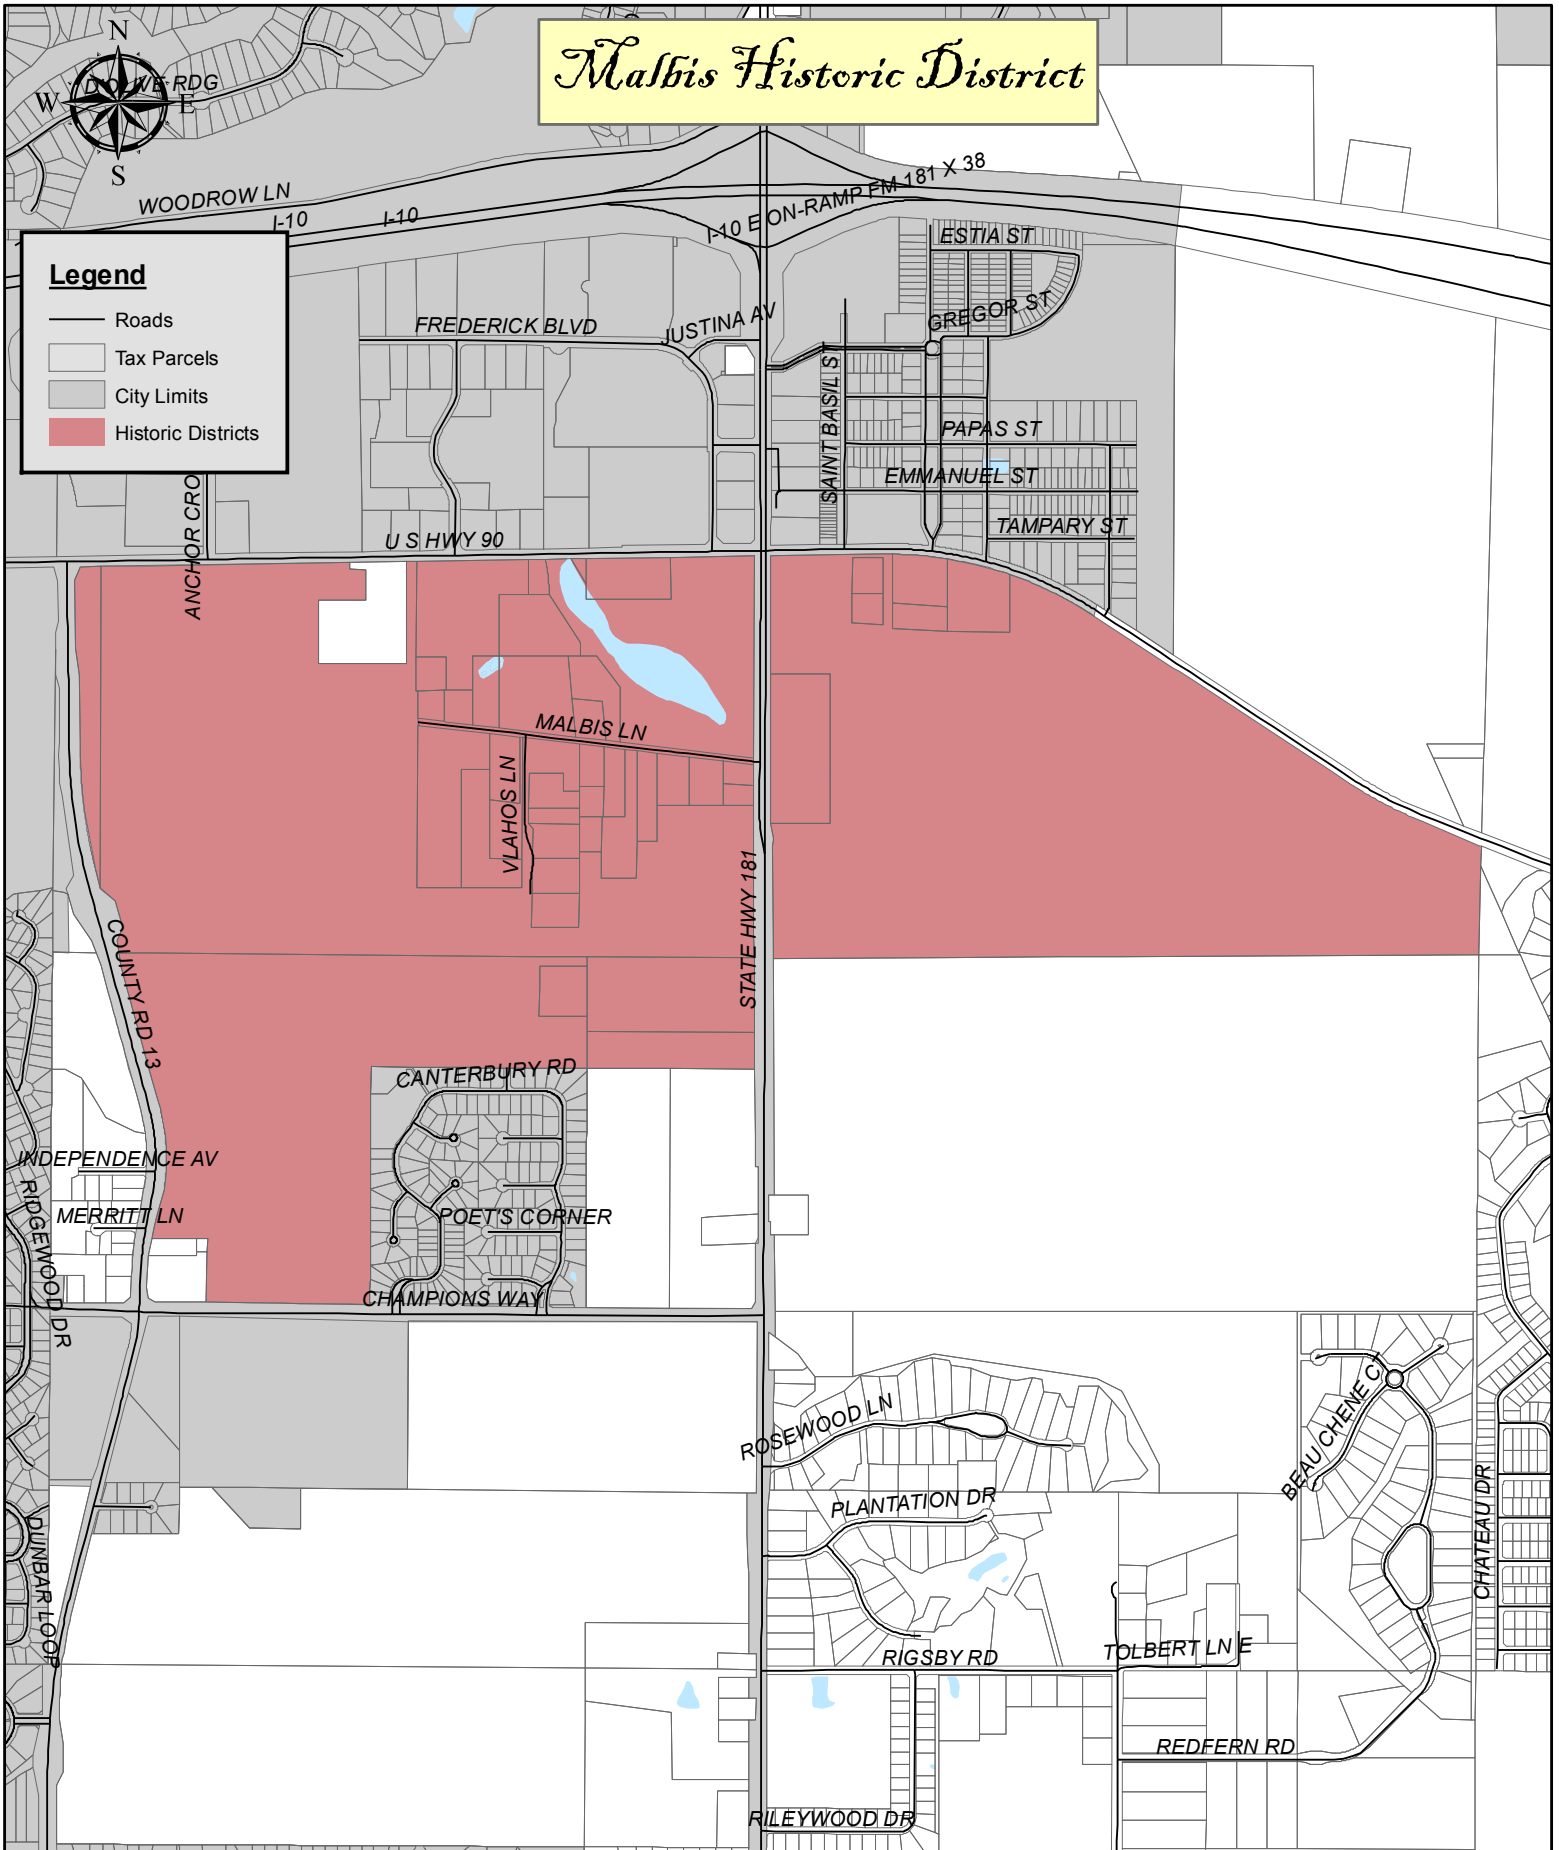

Malbis Historic District

Legend

- Roads
- Tax Parcels
- City Limits
- Historic Districts

The Montrose area was designated a Historic and Preservation District on November 4, 2014.