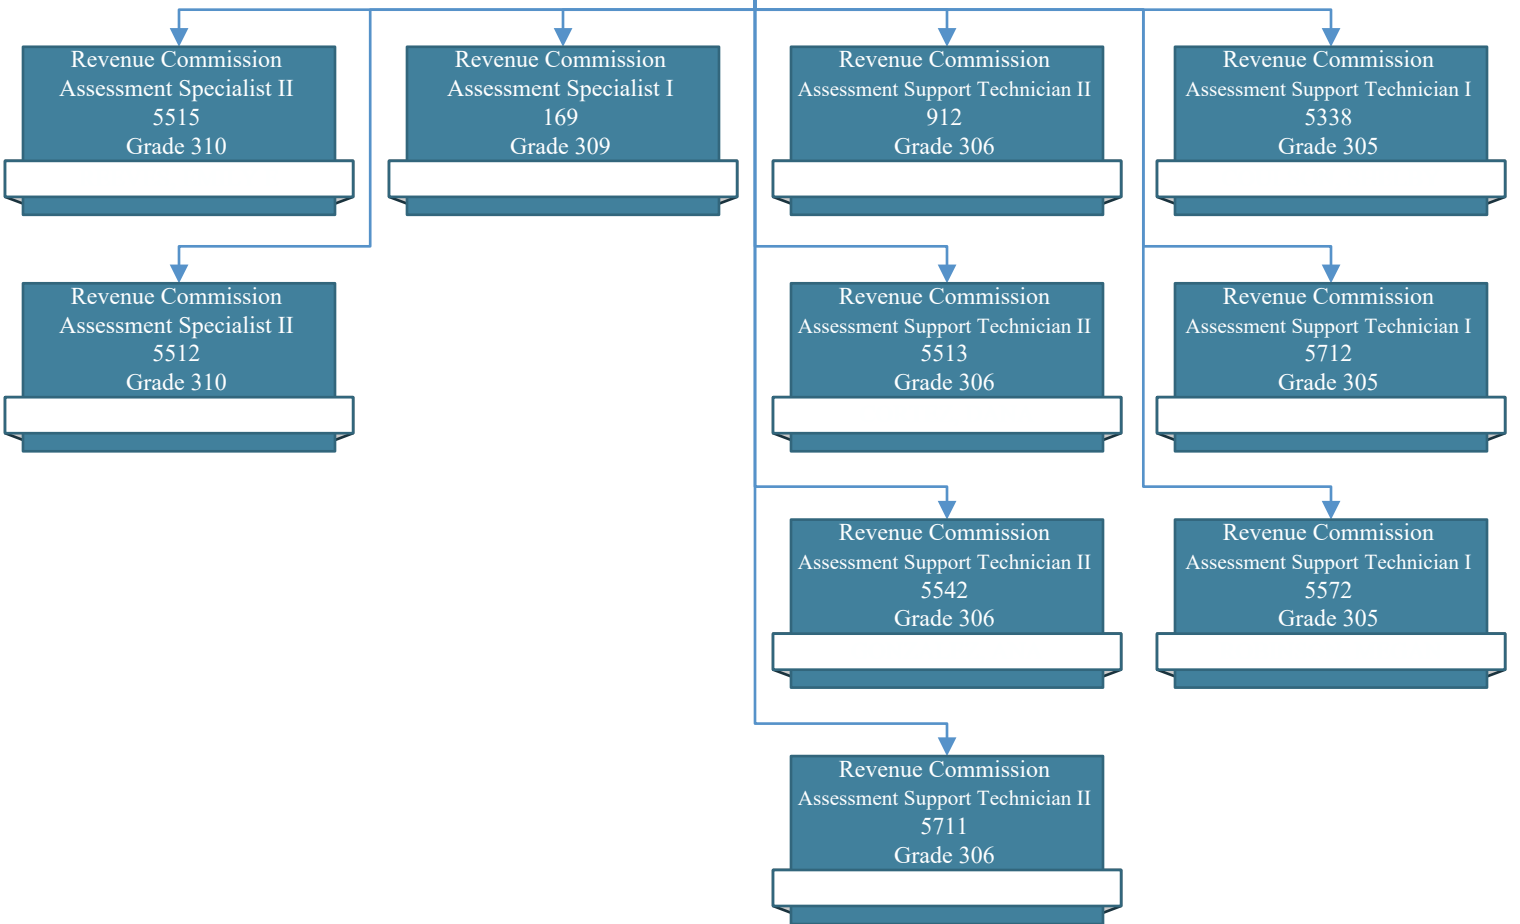

Revenue Commission
Chief Clerk of Collections
179
Grade S323

Revenue Commission
Administrator of Assessments
170
Grade S316

Revenue Commission
Asst Admin. of Assessments
5639
Grade S313